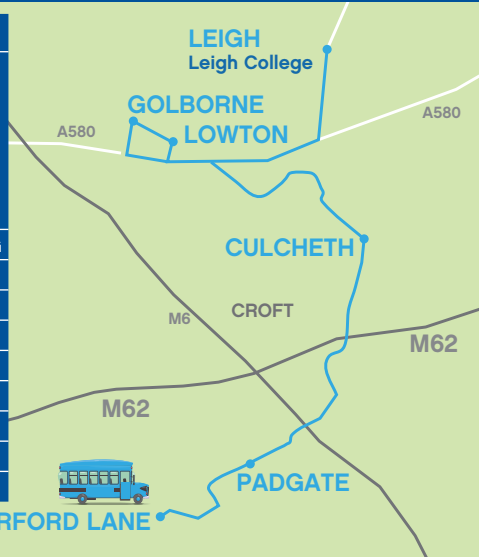

FREE*

COLLEGE

BUS

WARRINGTON

**Getting to LEIGH COLLEGE couldn't be easier
Padgate - Culcheth - Golborne - Lowton - Leigh College**

Starting in Warrington, the FREE College Bus will take the following route:

Padgate - Culcheth - Golborne - Lowton - Leigh

Orford Lane, Marsh House Lane, Blackbrook Avenue, Station Road South, Harpers Road, Woolston Grange Avenue, Birchwood Way, Birchwood Park Avenue, Warrington Road, Common Lane, Broseley Lane, Wilton Lane, Kenyon Lane, Church Lane, A580 East Lancs Road, Bridge Street, High Street, Church Street, Lowton Road, Golborne Road, Slag Lane, Plank Lane, Firs Lane, then Leigh College (Atherleigh Way).

JOURNEY ROUTE / STOPS	OUTGOING
A50 Orford Lane (The Hawthorne, Warrington)	07.25am
Padgate (Railway Station)	07.35am
Birchwood (Warrington Road/Birchwood Park Ave)	07.45am
Culcheth (Common Lane, Sainsburys)	07.50am
Lane Head (Church Lane, Red Lion)	08.00am
Golborne (High Street/Heath Street)	08.10am
Lowton (Slag Lane, Hare & Hounds)	08.20am
LEIGH COLLEGE	08.35am